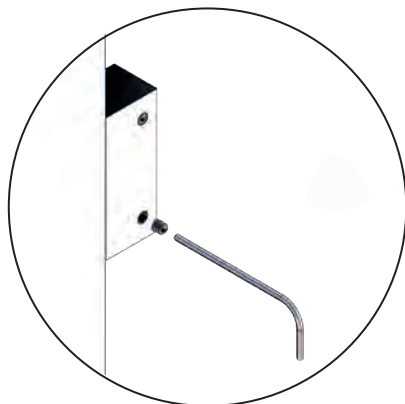

**FROST**  
DENMARK

NOVA2  
TOILET BRUSH 2

Fitting instruction  
Montageanleitung  
Monteringsvejledning  
Monteringsvægledning  
Montage hanleiding  
Manuel de montage

N1911

**Exclusion of liability**

FROST accepts no liability whatsoever for damage to persons or property that occurs or has occurred as a result of improper installation or maintenance, particularly if the safety instructions and other points to note listed are not or have not been observed in full.

**Warning and hazard notices**

Improper mounting or use can lead to accidents and serious injuries.

TOILET BRUSH 2

Maintenance      Skötsel  
 Pflege              Verpleging  
 Vedligeholdelse    Entretien