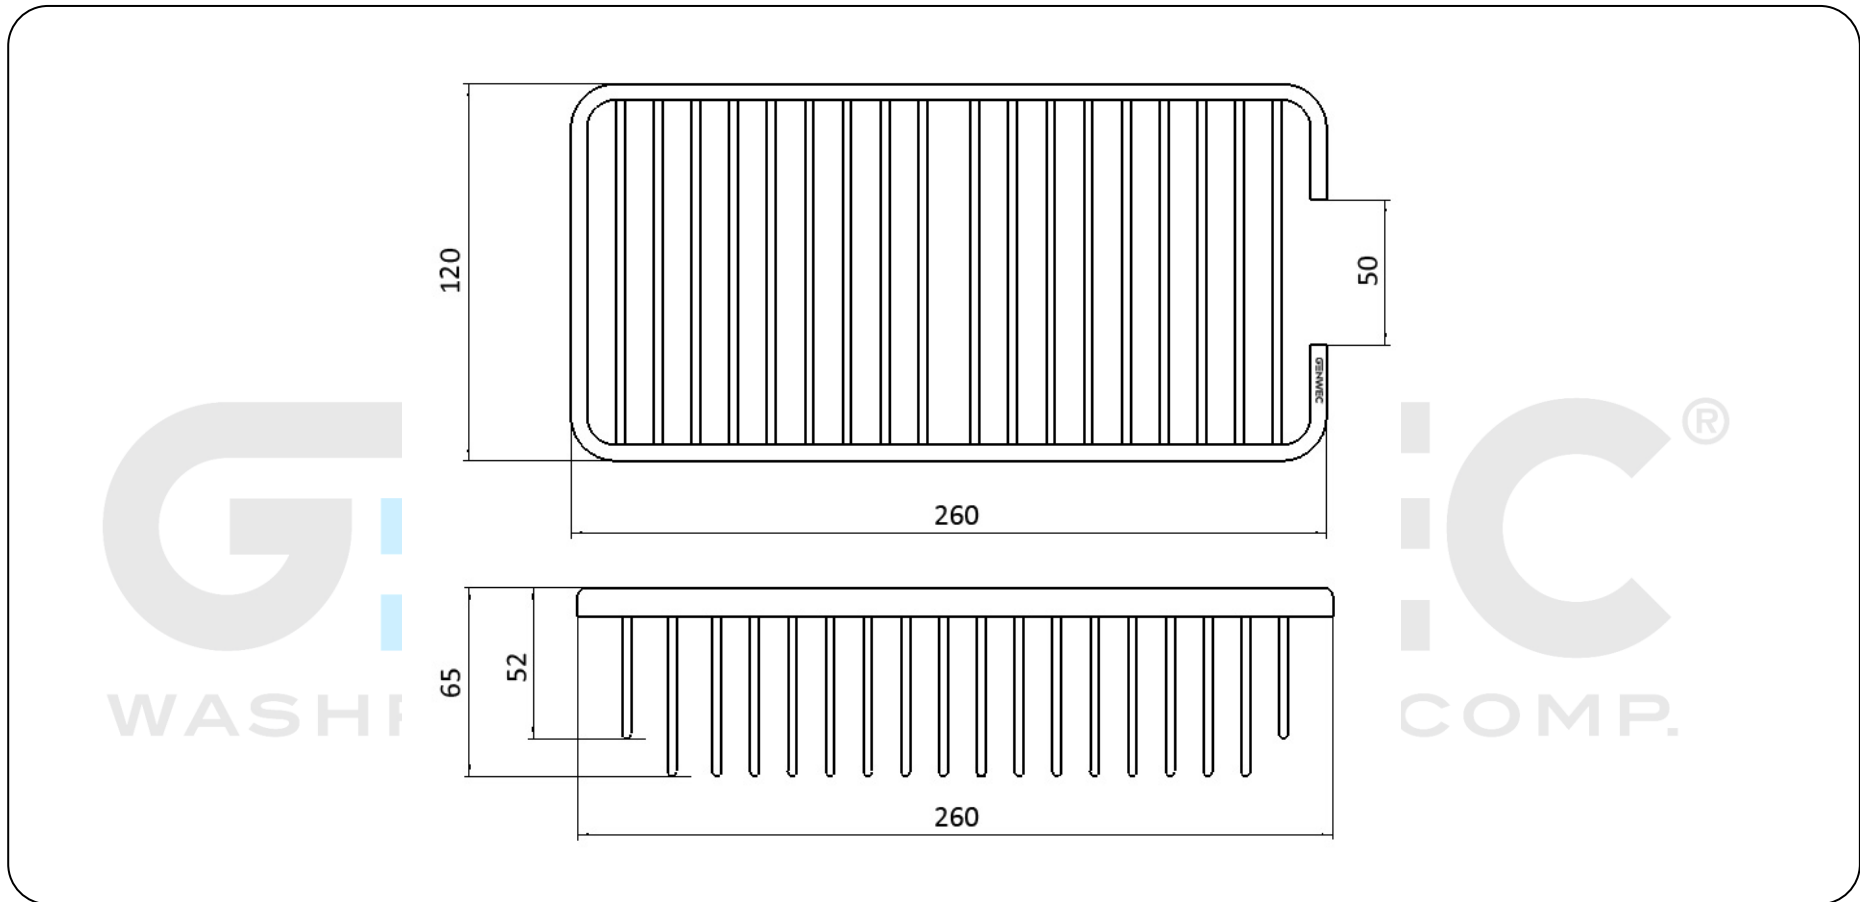

Cleaning: A damp cotton cloth with soapy water is recommended. Allow to dry.