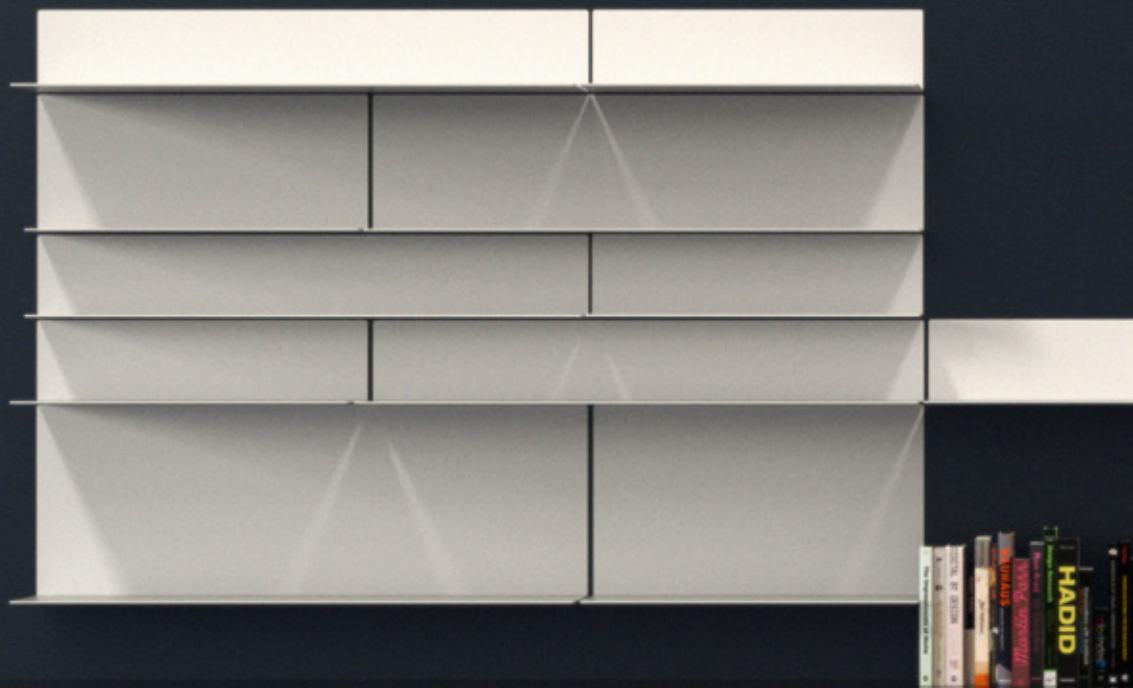

UNU shelves in various heights, widths and depths