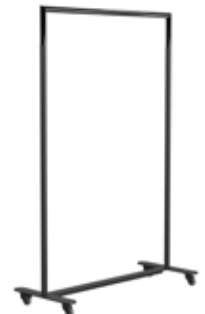

Matt Black /
Polished Black
U6005-BB