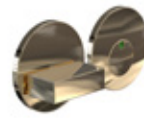

Polished Gold
A2001GO.MODUL