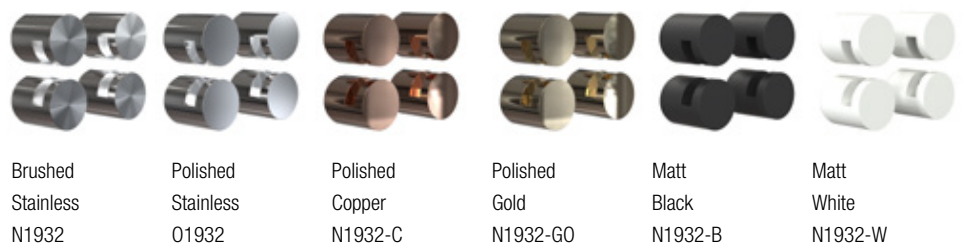

**MIRROR HOLDER 3**  
**4 pcs. a set**

Stainless Steel  
 Diameter: Ø28 mm  
 Projection: 33 mm  
 Mirror thickness: 3-6 mm

**SHELF CLAMP 5**  
**2 pcs. a set**

Stainless Steel  
 Diameter: Ø28 mm  
 Projection: 40 mm  
 Shelf Thickness: 6-10 mm