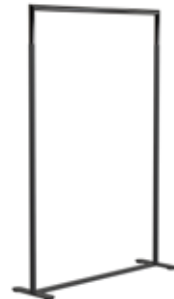

## CLOTHES STAND 6003

Steel / Stainless Steel  
Height: 1500 mm  
Width: 1028 mm  
Projection: 300 mm

Matt Black /  
Polished Stainless  
U6003-B

Matt Black /  
Polished Copper  
U6003-CB

Matt Black /  
Polished Gold  
U6003-GB