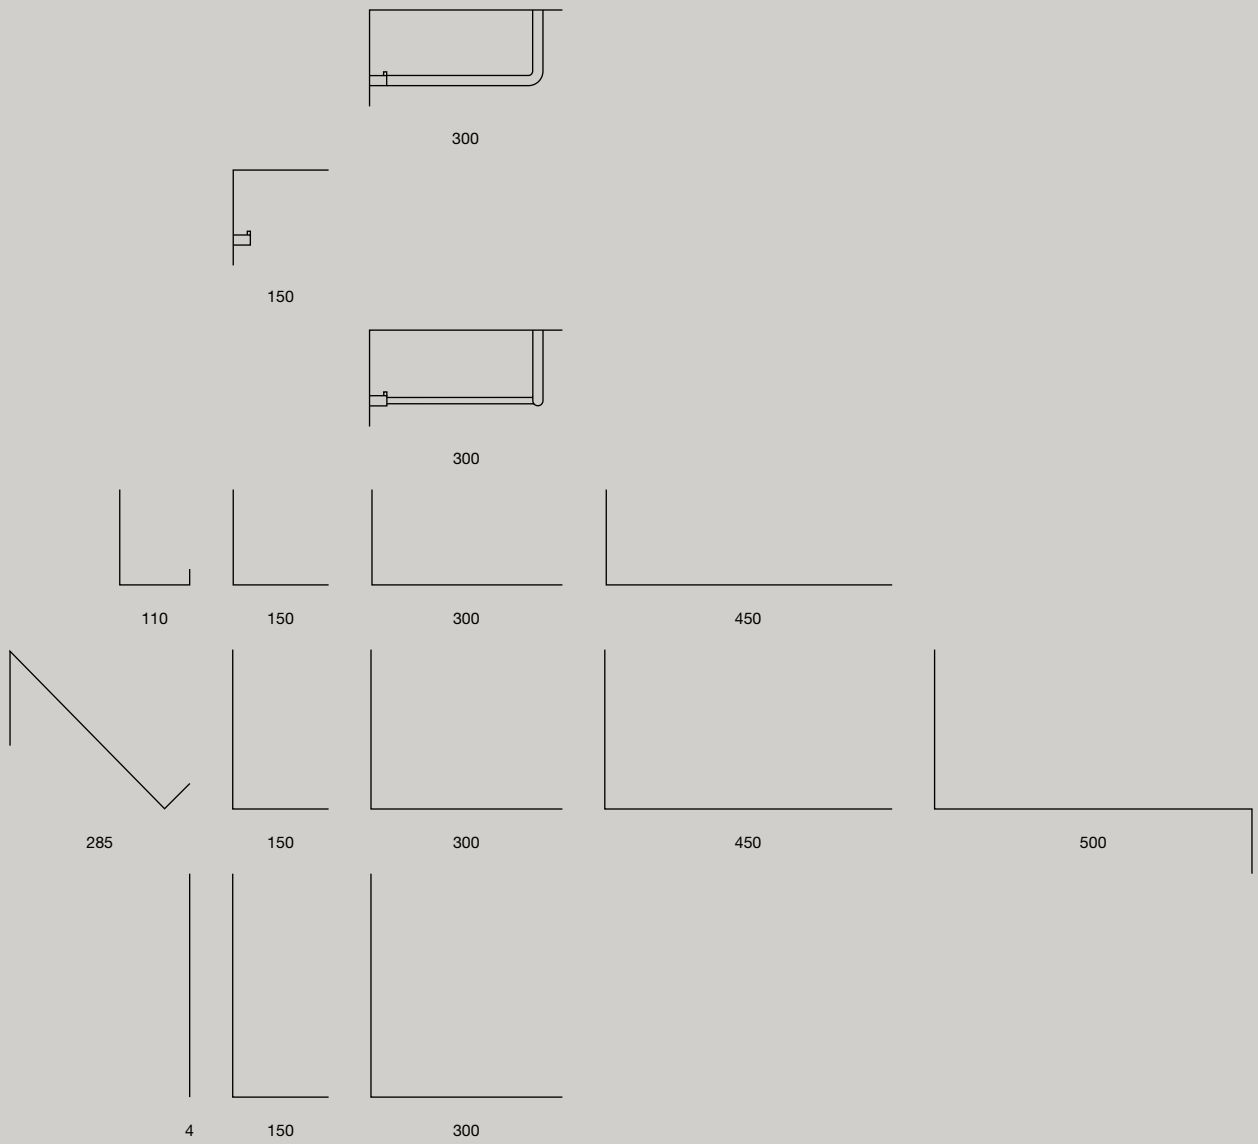

PROJECTION
All measurements in mm