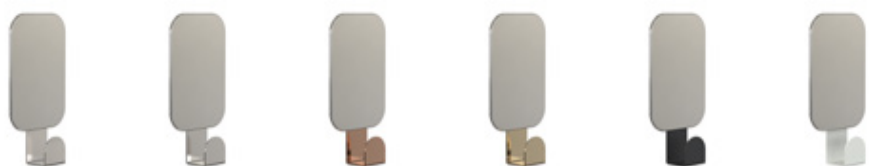

### with hook

Stainless Steel

Height: 160 mm

Width: 80 mm

Projection: 38 mm

Mirror: 120 x 80 mm

Design: Bønnelycke mdd

Brushed  
Stainless  
U4121