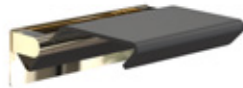

### foldable

Stainless Steel / Black Seat

Height: 145 mm

Width: 490 mm

Projection: 380 mm

Brushed Stainless  
N1963

Polished Stainless  
01963

Polished Copper  
N1963-C