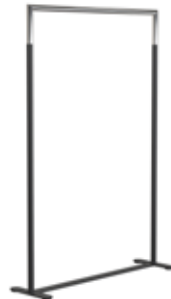

CLOTHES STAND 6003

Steel / Stainless Steel
Height: 1500 mm
Width: 1028 mm
Projection: 300 mm

Matt Black /
Polished Stainless
U6003-B