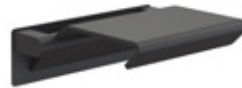

Matt Black
N1963-B