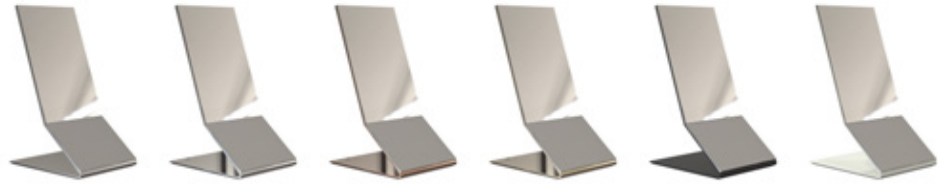

### table

Stainless Steel

Height: 208 mm

Width: 100 mm

Depth: 125 mm

Design: Bønnelycke mdd

Brushed  
Stainless  
U4122

Polished  
Stainless  
U4122-P