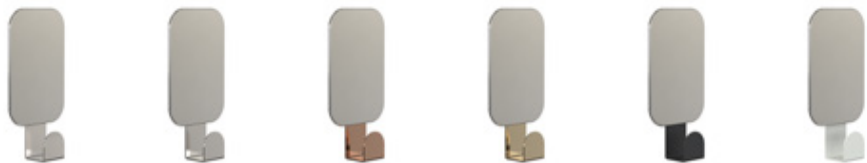

### with hook

Stainless Steel

Height: 160 mm

Width: 80 mm

Projection: 38 mm

Mirror: 120 x 80 mm

Design: Bønnelycke mdd

Brushed  
Stainless  
U4121