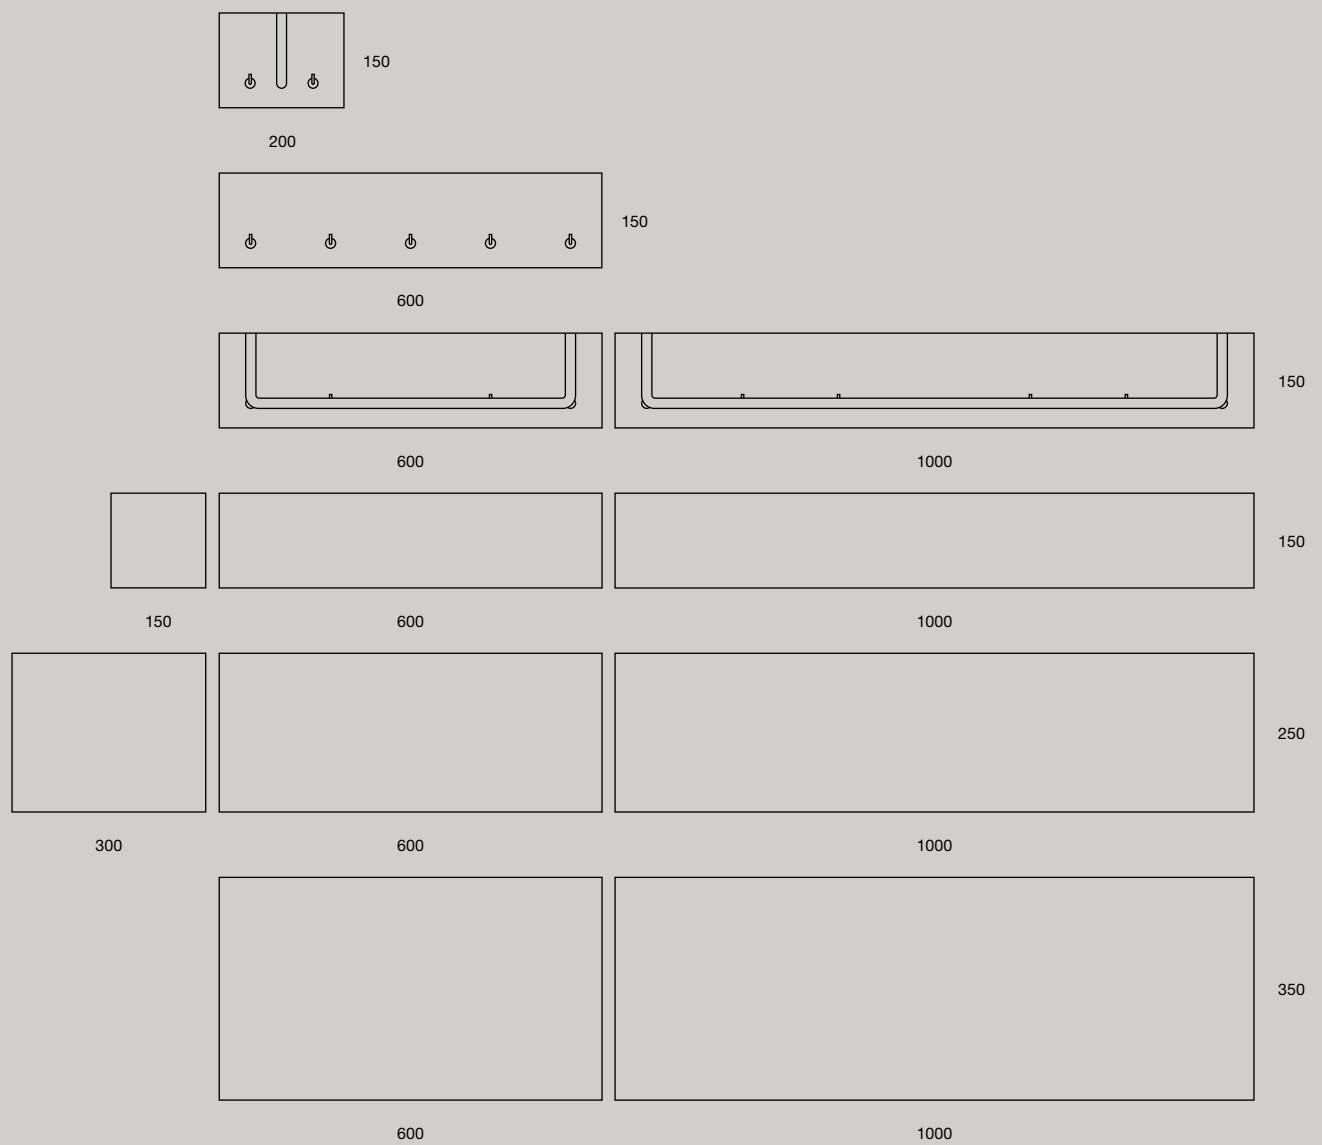

UNU MODULAR SYSTEM

- Consists of UNU Shelves, UNU Wardrobe and UNU Wash Tables
- Maximum shelf load is 40 kg
- Use the shelf connector for mounting shelves in a straight line

HEIGHT AND WIDTH All measurements in mm