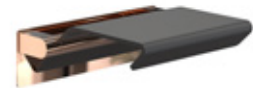

### foldable

Stainless Steel / Black Seat

Height: 145 mm

Width: 490 mm

Projection: 380 mm

Brushed Stainless  
N1963

Polished Stainless  
01963

Polished Copper  
N1963-C